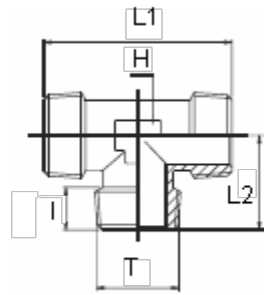

Data Sheet

Article number: 5891230TR14

Description: Tee fitting 1230TR
R1/4"

Measures

H = 12
l = 11.5
L1 = 48.0
L2 = 24.0
T = 1/4"